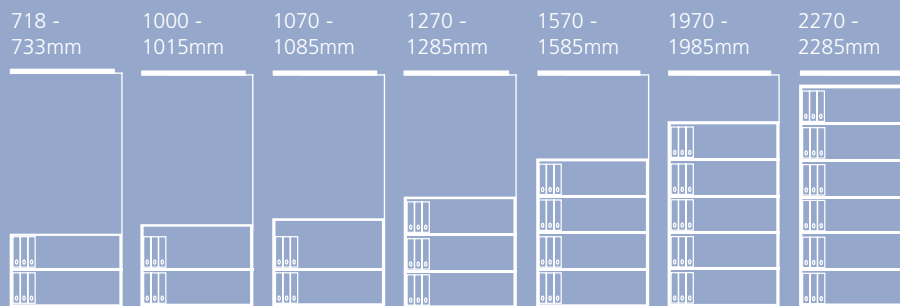

\*\* 5% surcharge will apply to Silver (SL) shutter

capacity guide

800mm wide

914mm wide

1000mm wide

12" (304.8mm) drawer with file bars suspension files (A4)

800 mm wide  
1000 mm wide

0.72 linear metres  
0.92 linear metres

12" (304.8mm) drawer with dividers lever-arch (spine up)

800 mm wide  
1000 mm wide

quantity = 9  
quantity = 12

information

**Guarantees & Service**

All Bisley products are guaranteed to cover all defects in materials and workmanship. For details of specific guarantee periods against each product check for up to date information on our website [www.bisley.com](http://www.bisley.com)