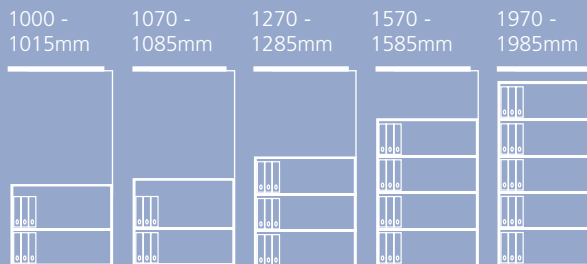

\*\* 5% surcharge will apply to Silver (SL) shutter

capacity guide

800mm wide

914mm wide

1000mm wide

12" (304.8mm) drawer with file bars suspension files (A4)

800 mm wide  
1000 mm wide

0.72 linear metres  
0.92 linear metres

12" (304.8mm) drawer with dividers lever-arch (spine up)

800 mm wide  
1000 mm wide

quantity = 9  
quantity = 12

information

**Guarantees & Service**

All Bisley products are guaranteed to cover all defects in materials and workmanship. For details of specific guarantee periods against each product check for up to date information on our website [www.bisley.com](http://www.bisley.com)