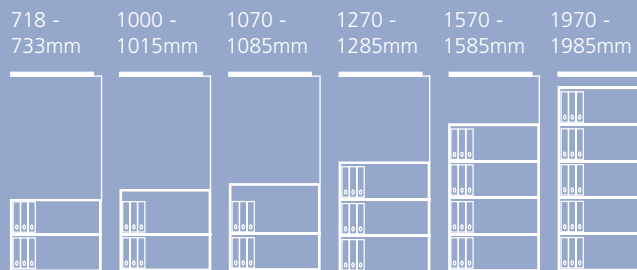

capacity guide

800mm wide

914mm wide

1000mm wide

12" (304.8mm) drawer with file bars suspension files (A4)

800 mm wide
1000 mm wide

0.72 linear metres
0.92 linear metres

12" (304.8mm) drawer with dividers lever-arch (spine up)

800 mm wide
1000 mm wide

quantity = 9
quantity = 12

information

Guarantees & Service

All Bisley products are guaranteed to cover all defects in materials and workmanship. For details of specific guarantee periods against each product check for up to date information on our website www.bisley.com

Replacement Keys

To order AB series replacement keys contact: Lowe and Fletcher - 0121 505 0400, with details of your product type, key series no. (available from Bisley Sales Office) purchase date and key/lock number.

Care instructions

We recommend you clean your units with warm water and a mild detergent solution. A damp cloth can be used to remove dust particles.

contact

Bisley UK Showroom

Tel: +44 (0)20 7436 7111
Fax: +44 (0)20 7436 8111
info@bisley.com

Head Office

Tel: +44 (0)1633 637 383
Fax: +44 (0)1633 637 384
info@bisley.com

International Sales and Marketing

Tel: +44 (0)1276 450 040
Fax: +44 (0)1276 423 080
info@bisley.com