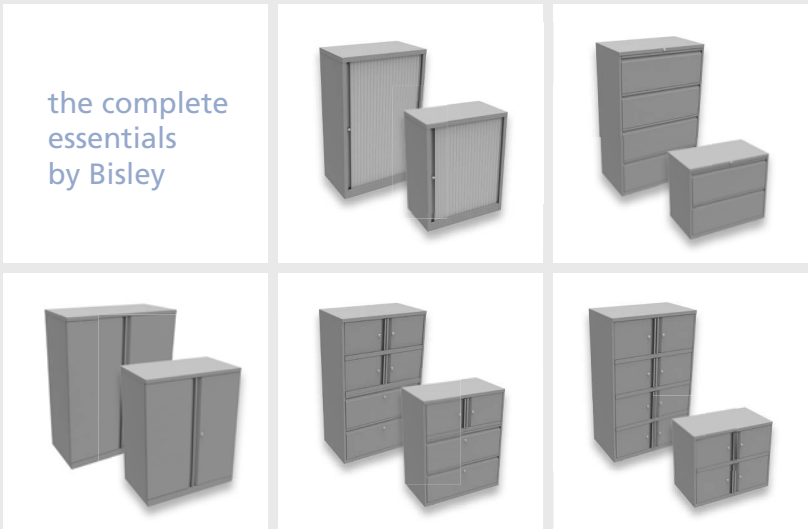

range

the complete
essentials
by Bisley

cupboards

key points

- Essentials cupboards are aesthetically similar to Bisley A-Series two door cupboards
- Cupboards come in five heights with adjustable levelling feet providing 15mm adjustment
- Available in three widths – 800mm, 914mm and 1000mm
- 1070mm cupboards have been designed to meet standing height standards

lodges

key points

- Personal storage units have been designed to suit most Essentials products
- Essentials lodges come in four heights matching drawer unit dimensions
- Available in two widths – 800mm and 1000mm
- 4, 6 and 8 door options available
- 693mm, 1000mm and 1300mm will include 12" bottom doors

tambours

key points

- Similar look to CST
- Available in two widths – 800mm (single door) and 1000mm (two doors)
- 800mm wide units available in five heights with adjustable levelling feet
- 1000mm tambours available in six heights including a 2270mm high
- 1070mm cupboards have been designed to meet standing height with an additional wooden top taking them to 1100mm