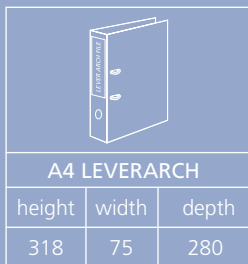

\*\* 5% surcharge will apply to Silver (SL) shutter

capacity guide

800mm wide

914mm wide

1000mm wide

12" (304.8mm) drawer with file bars suspension files (A4)

800 mm wide  
1000 mm wide

0.72 linear metres  
0.92 linear metres